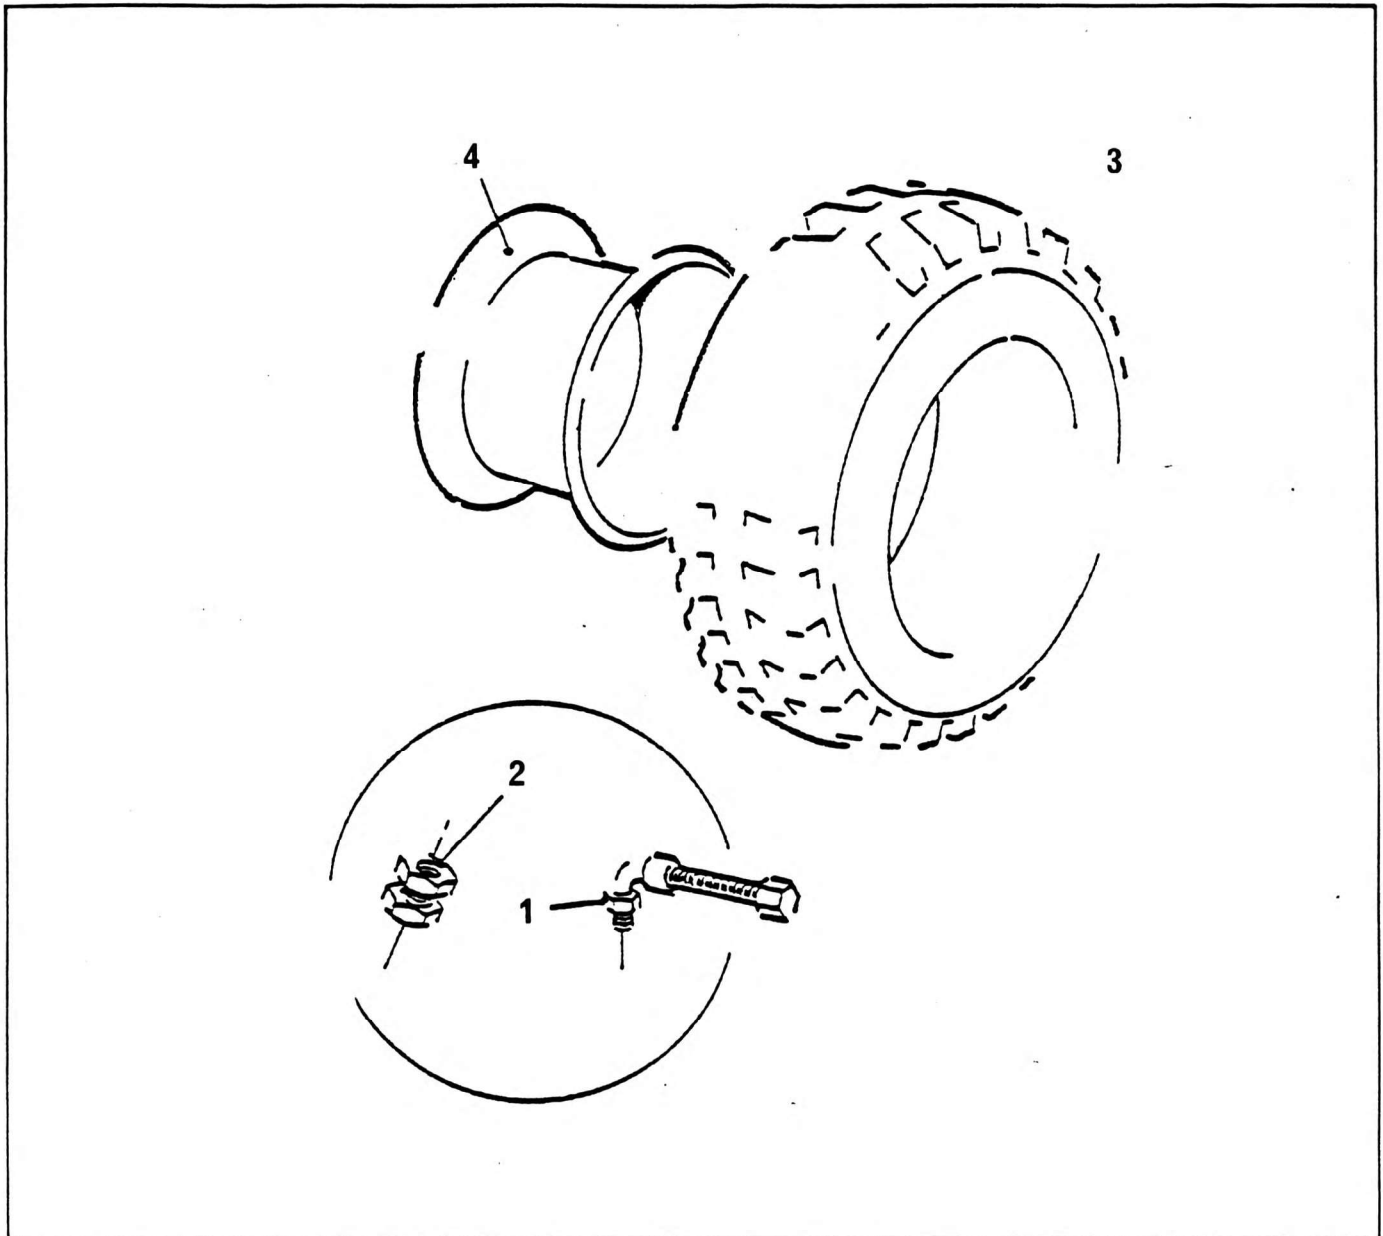

WHEEL ASSEMBLY MICH 17.5 x 25 XHC

NO.	PART NO.	QTY.	DESCRIPTION	NO.	PART NO.	QTY.	DESCRIPTION
1	7-926-000196	1	Air Valve				
2	8360989	1	Tyre Valve Large Bore Adaptor				
3	7-900-990038	1	Tyre Michelin 17.SR 25 XHC				
4	7-970-990087	1	Wheel Disc 14.00 x 25				